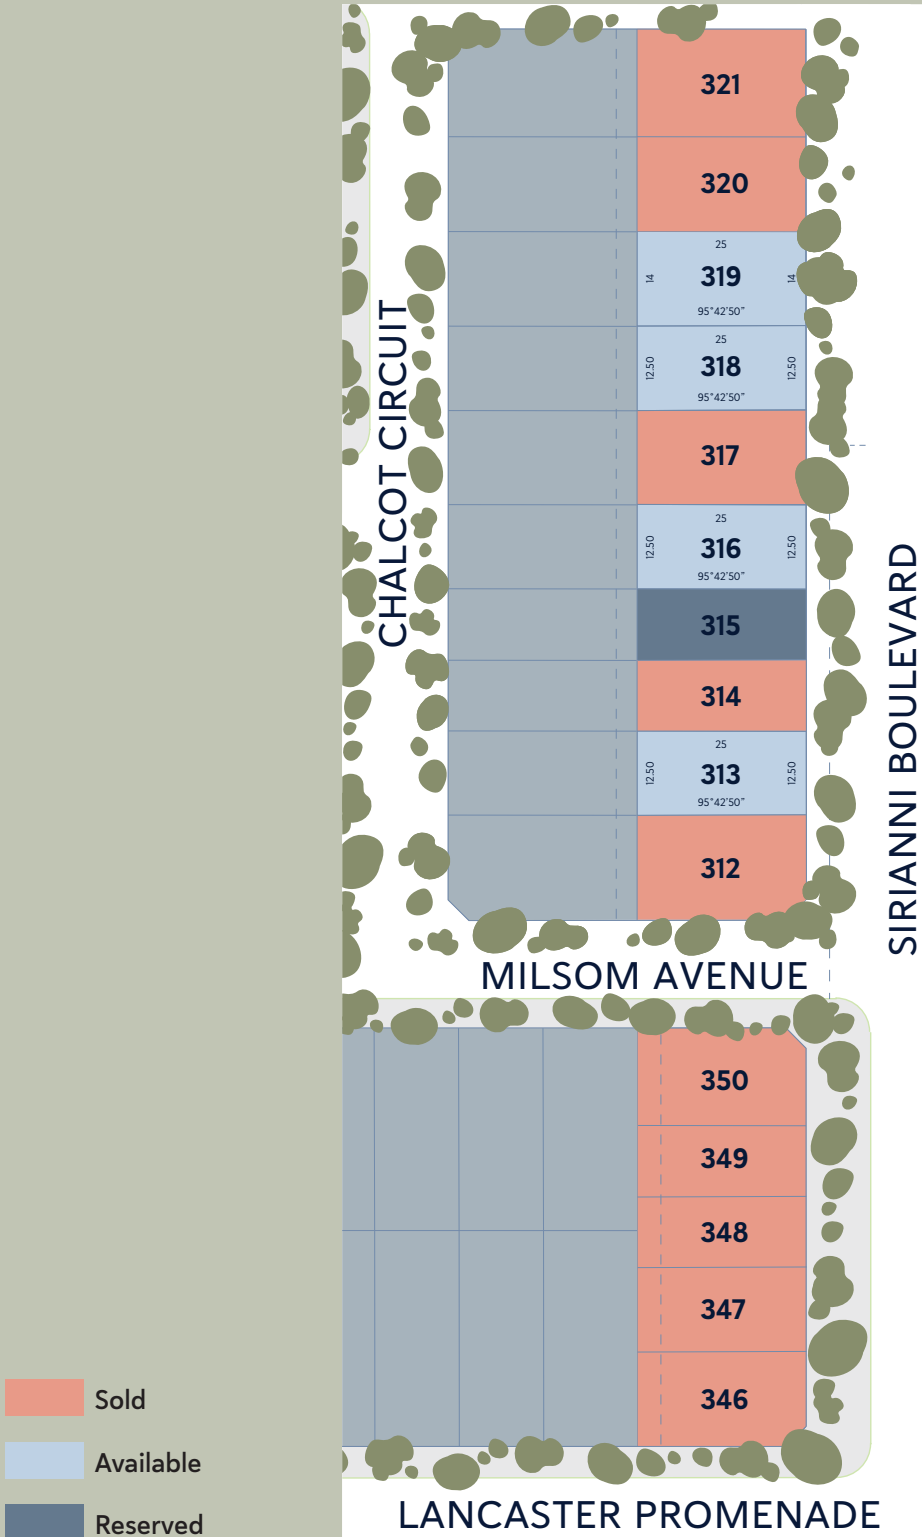

/ **A L D O** /
FRASER RISE

Stage Plans

• The Boulevard Collection • Portobello Release

THE
BOULEVARD
 COLLECTION

This document has been produced for information purposes only and has been produced in good faith and with due care, but is intended to be a visual aid only and does not necessarily depict the finished state of the object or thing shown. Furniture is not included with the property, we do not warrant the accuracy of the information contained in this document. Dimensions and specifications are subject to change without notice. We accept no responsibility for any loss, damage, cost or expense (whether direct or indirect) incurred by any person (including purchasers) as a result of any error, omission or misrepresentation of information in this document. This document does not constitute all or part of an offer or a contract of sale for any property referred to.