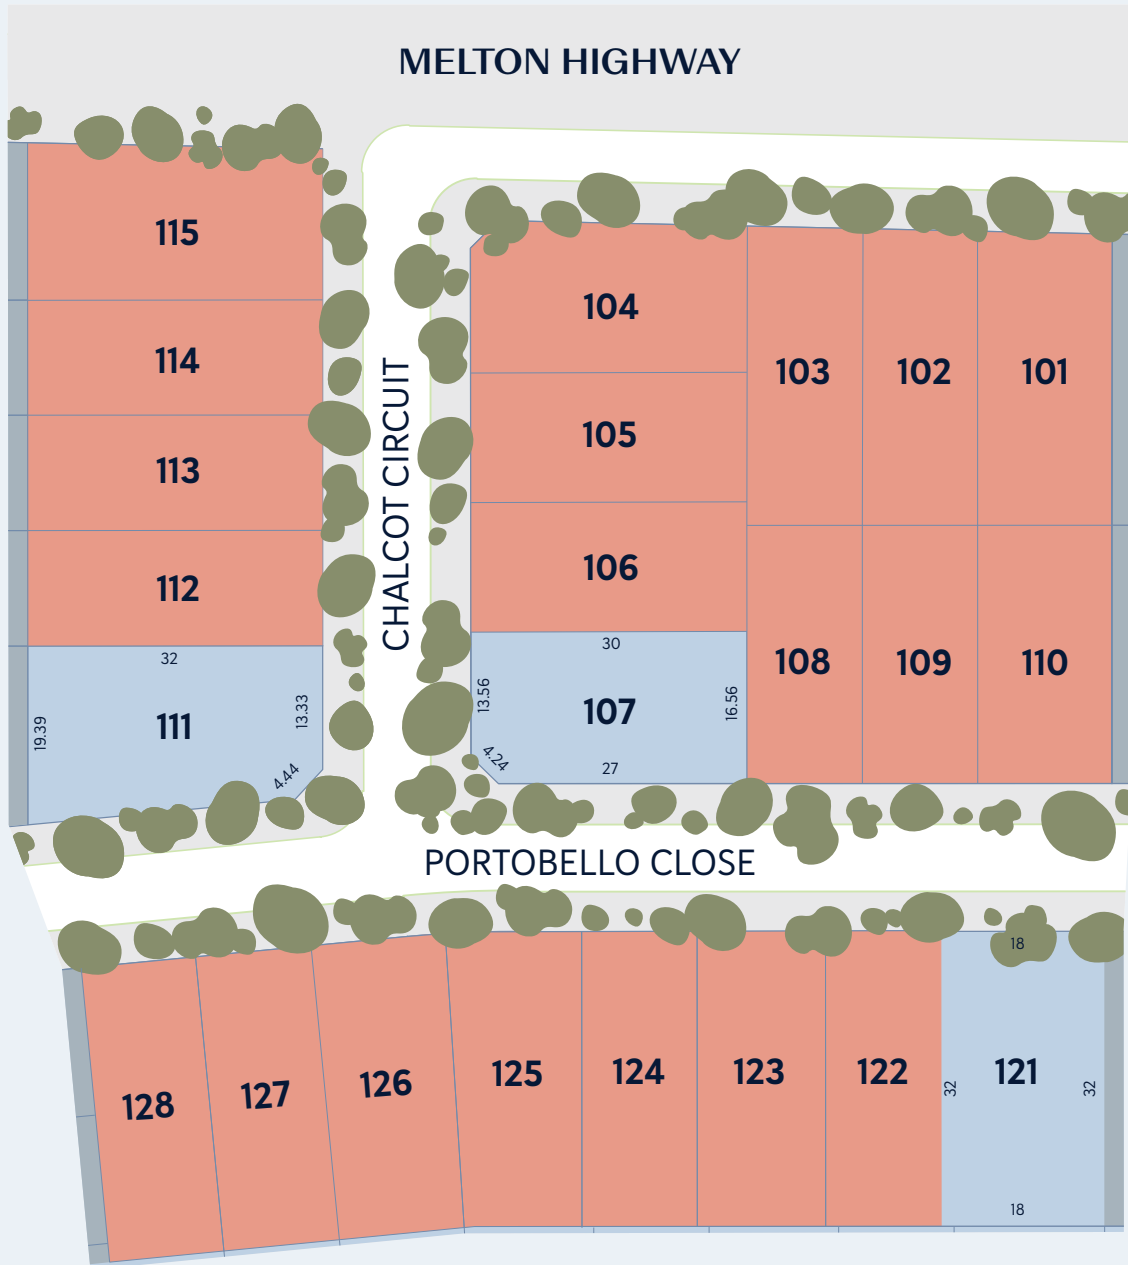

THE
PORTOBELLO
COLLECTION

Sold

Available

This document has been produced for information purposes only and has been produced in good faith and with due care, but is intended to be a visual aid only and does not necessarily depict the finished state of the object or thing shown. Furniture is not included with the property, we do not warrant the accuracy of the information contained in this document. Dimensions and specifications are subject to change without notice. We accept no responsibility for any loss, damage, cost or expense (whether direct or indirect) incurred by any person (including purchasers) as a result of any error, omission or misrepresentation of information in this document. This document does not constitute all or part of an offer or a contract of sale for any property referred to.